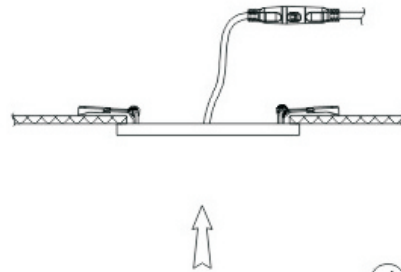

**AZzardo**<sup>®</sup>  
LIGHTING

Product Name: SLIM 15 SQUARE

CUT OUT : Ø130MM

①

②

③

④

Model : AZ2836 AZ2837  
AZ4377 AZ4378