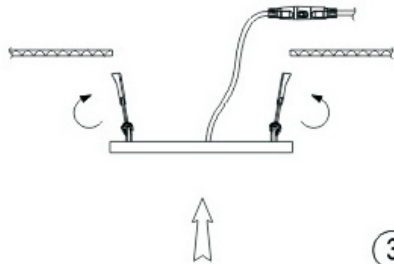

**AZzardo**<sup>®</sup>  
LIGHTING

Product Name: SLIM 15 SQUARE

CUT OUT : Ø130MM

①

②

③

④

Model : AZ2836 AZ2837  
AZ4377 AZ4378