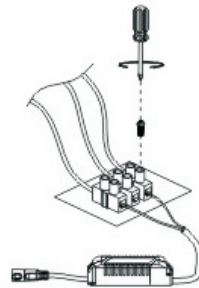

**AZzardo**<sup>®</sup>  
LIGHTING

Product Name: SLIM 15 SQUARE

CUT OUT : Ø130MM

①

②

③

④

Model : AZ2836 AZ2837  
AZ4377 AZ4378